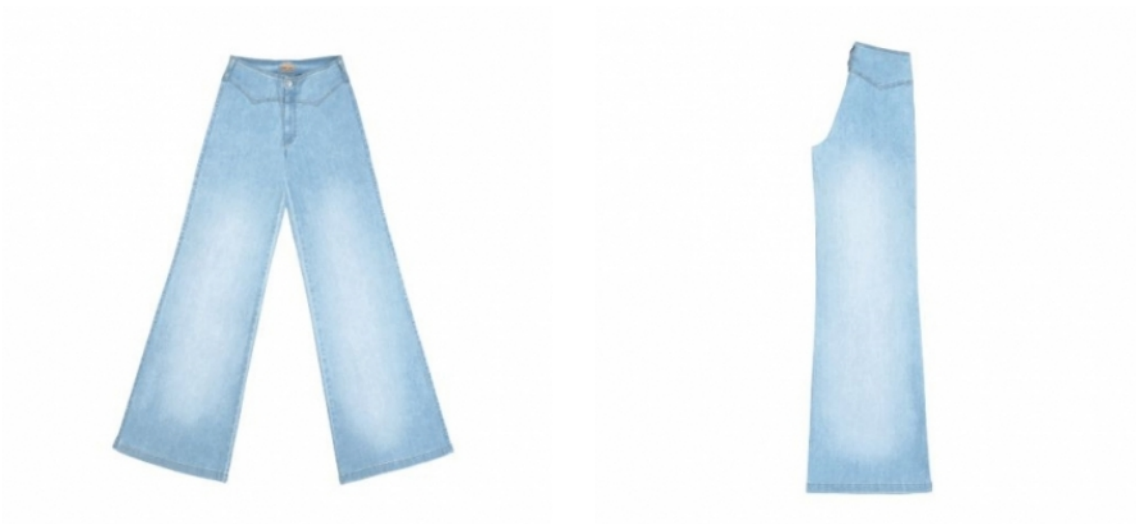

cut: INGA

code: 0016

WAIST: medium

FASTENING: zip

LEG: wide

0016 05 ERLE

98% cotton

2% elastane