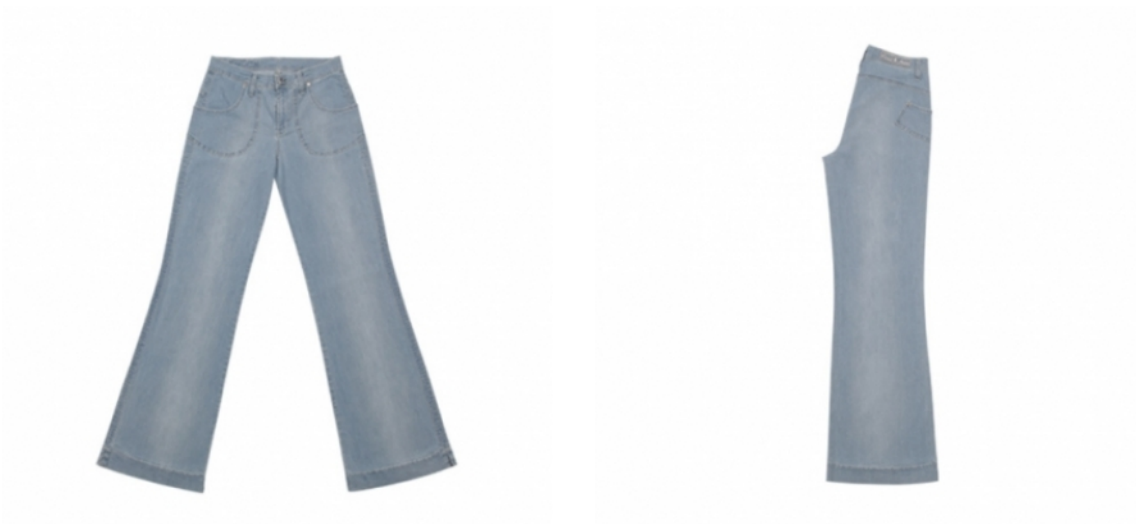

cut: DOLI

code: 0049

WAIST: medium

FASTENING: zip

LEG: straight fit

0049 04 ERLE

98% cotton

2% elastane

jeans ring

	XS	S	M	L
32	●	●	●	●
34		●	●	●